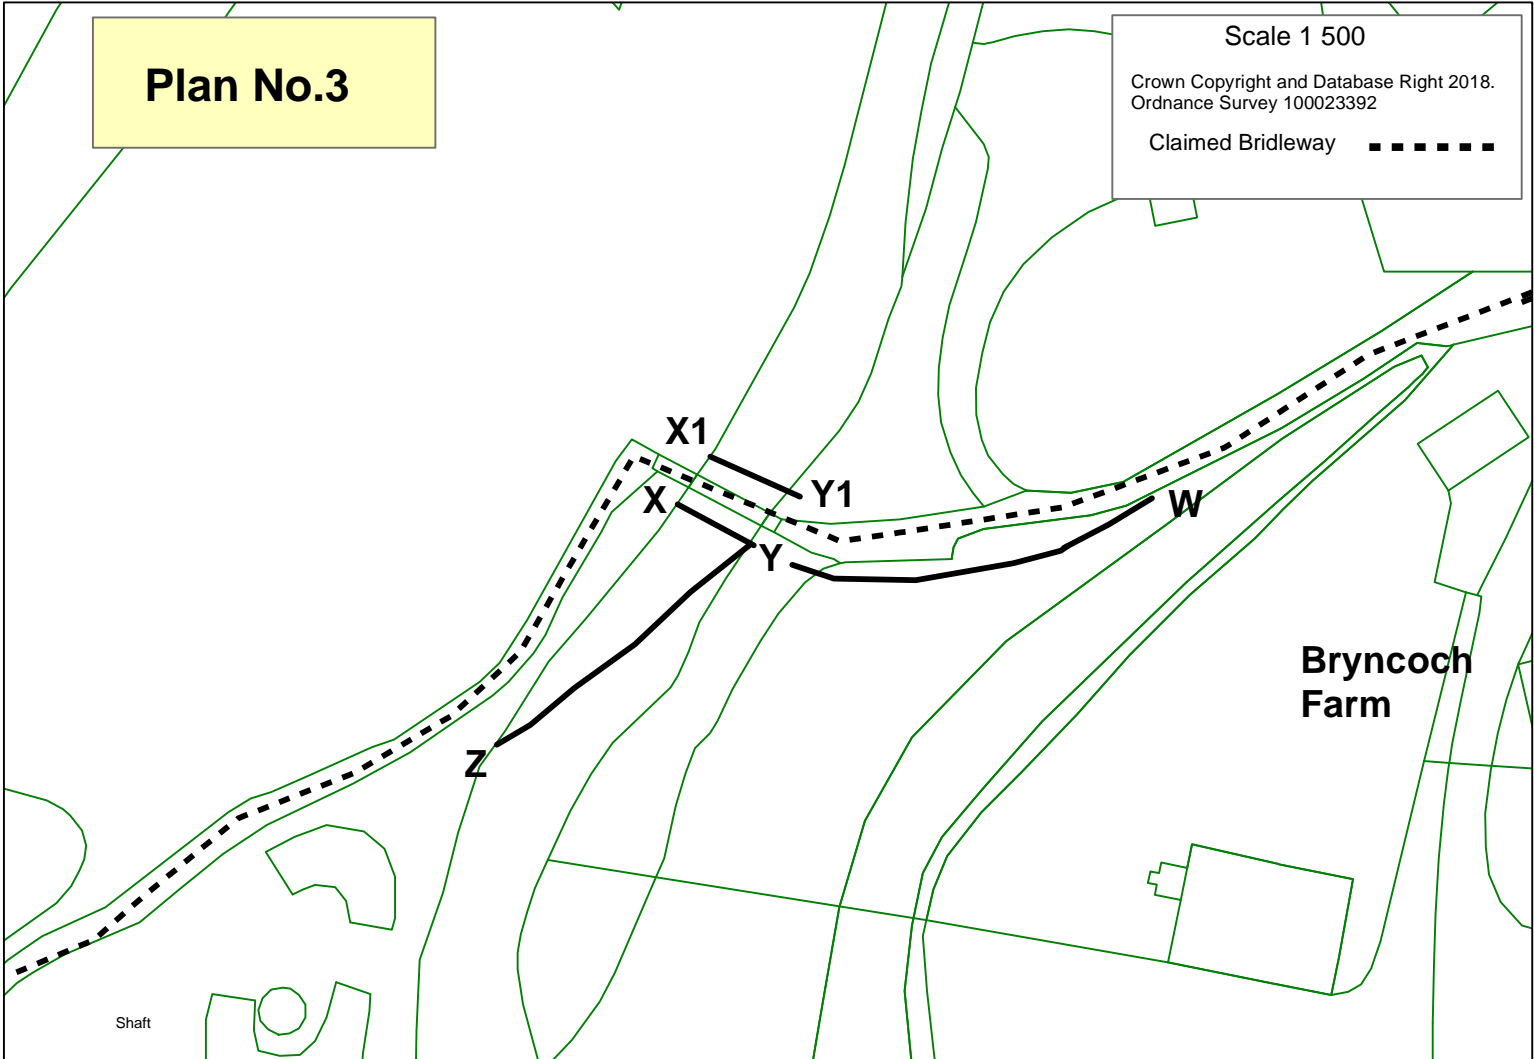

**Plan No.3**

Scale 1 500

Crown Copyright and Database Right 2018.  
Ordnance Survey 100023392

Claimed Bridleway 

**Bryncoch  
Farm**

Shaft